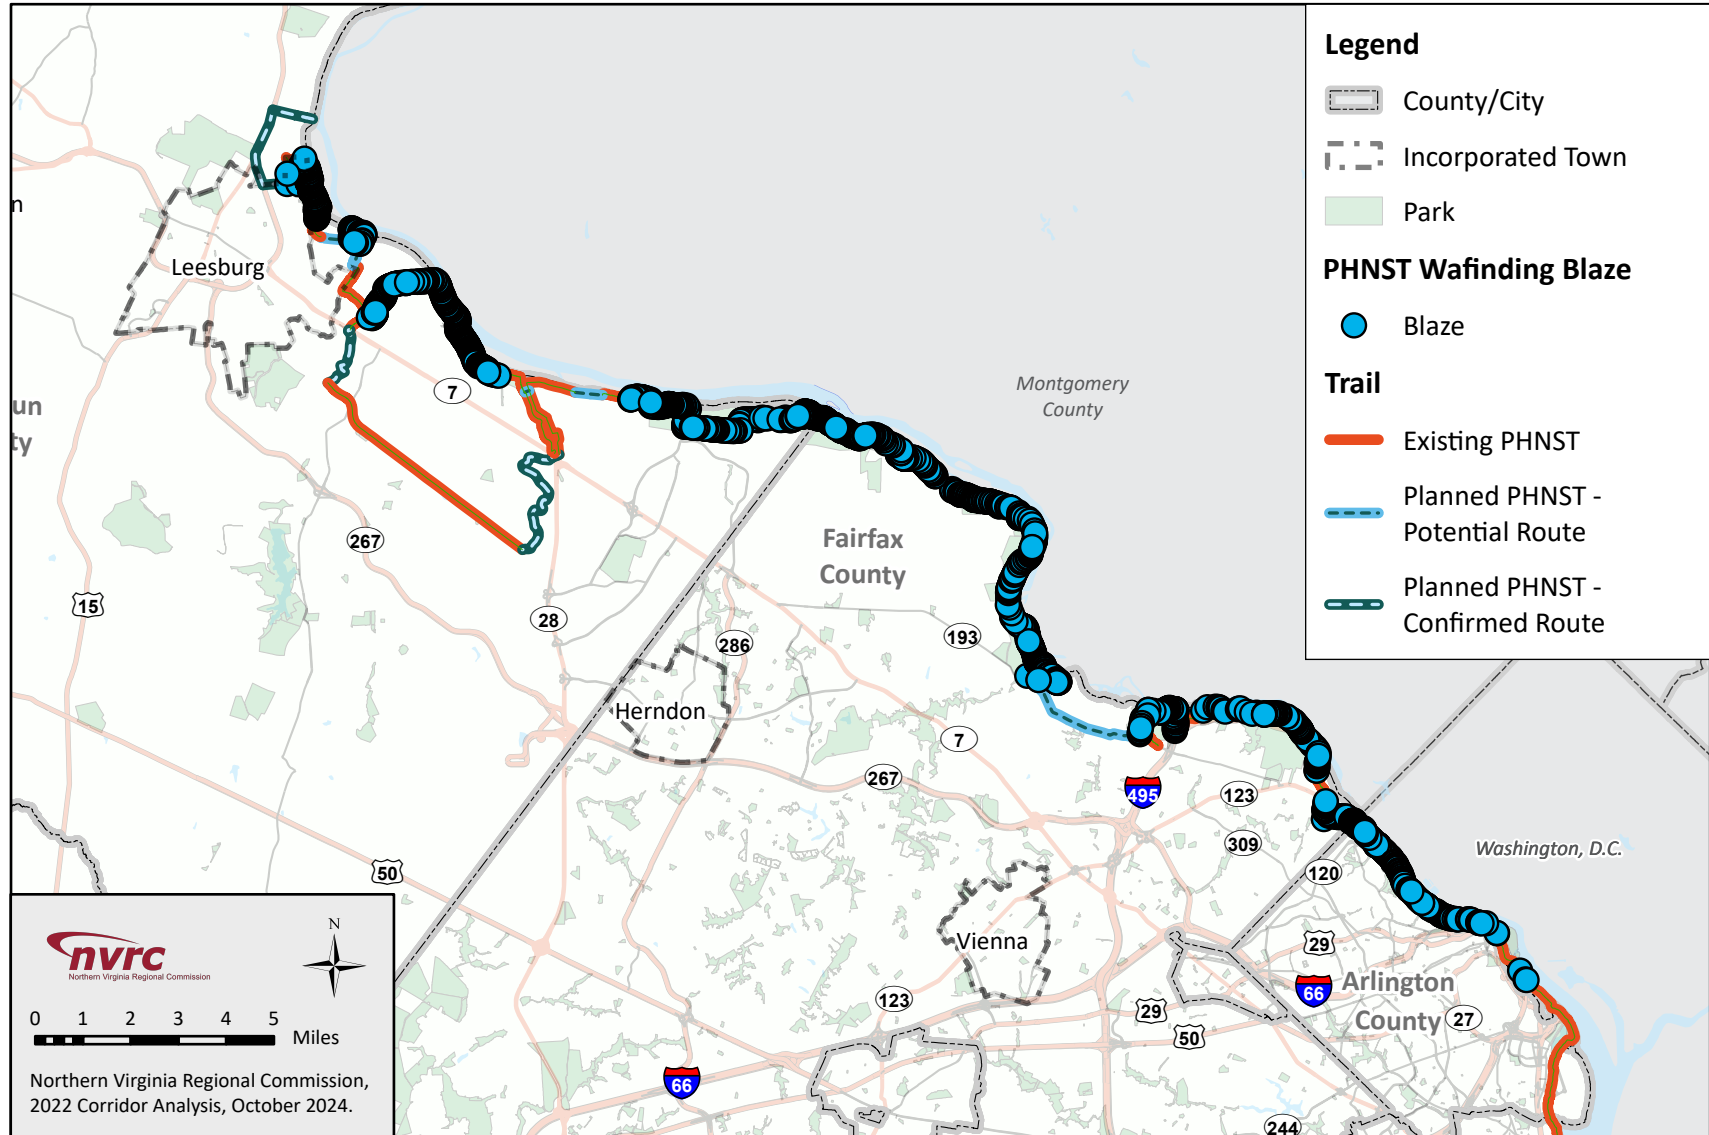

## Wayfinding - Blaze

### Potomac Heritage National Scenic Trail: North

### Potomac Heritage National Scenic Trail: South