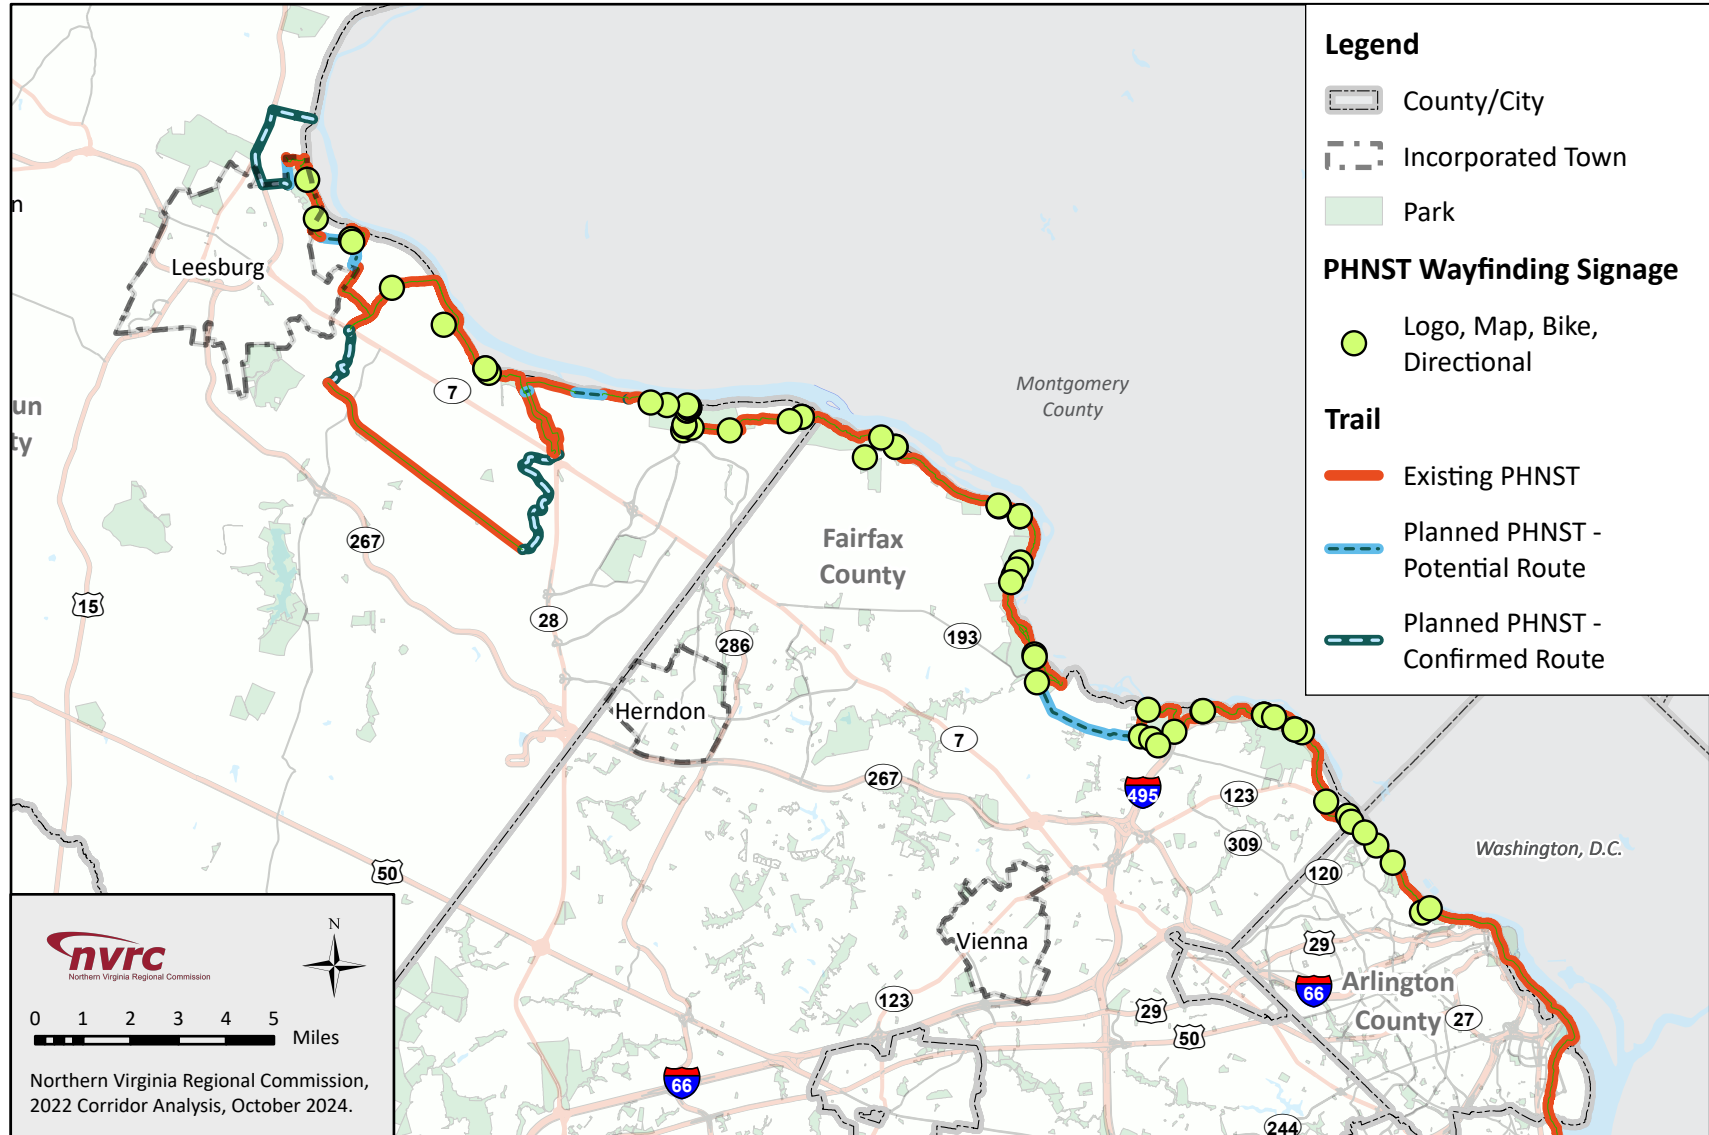

Wayfinding - Signage

Potomac Heritage National Scenic Trail: North

Wayfinding - Signage

Potomac Heritage National Scenic Trail: South